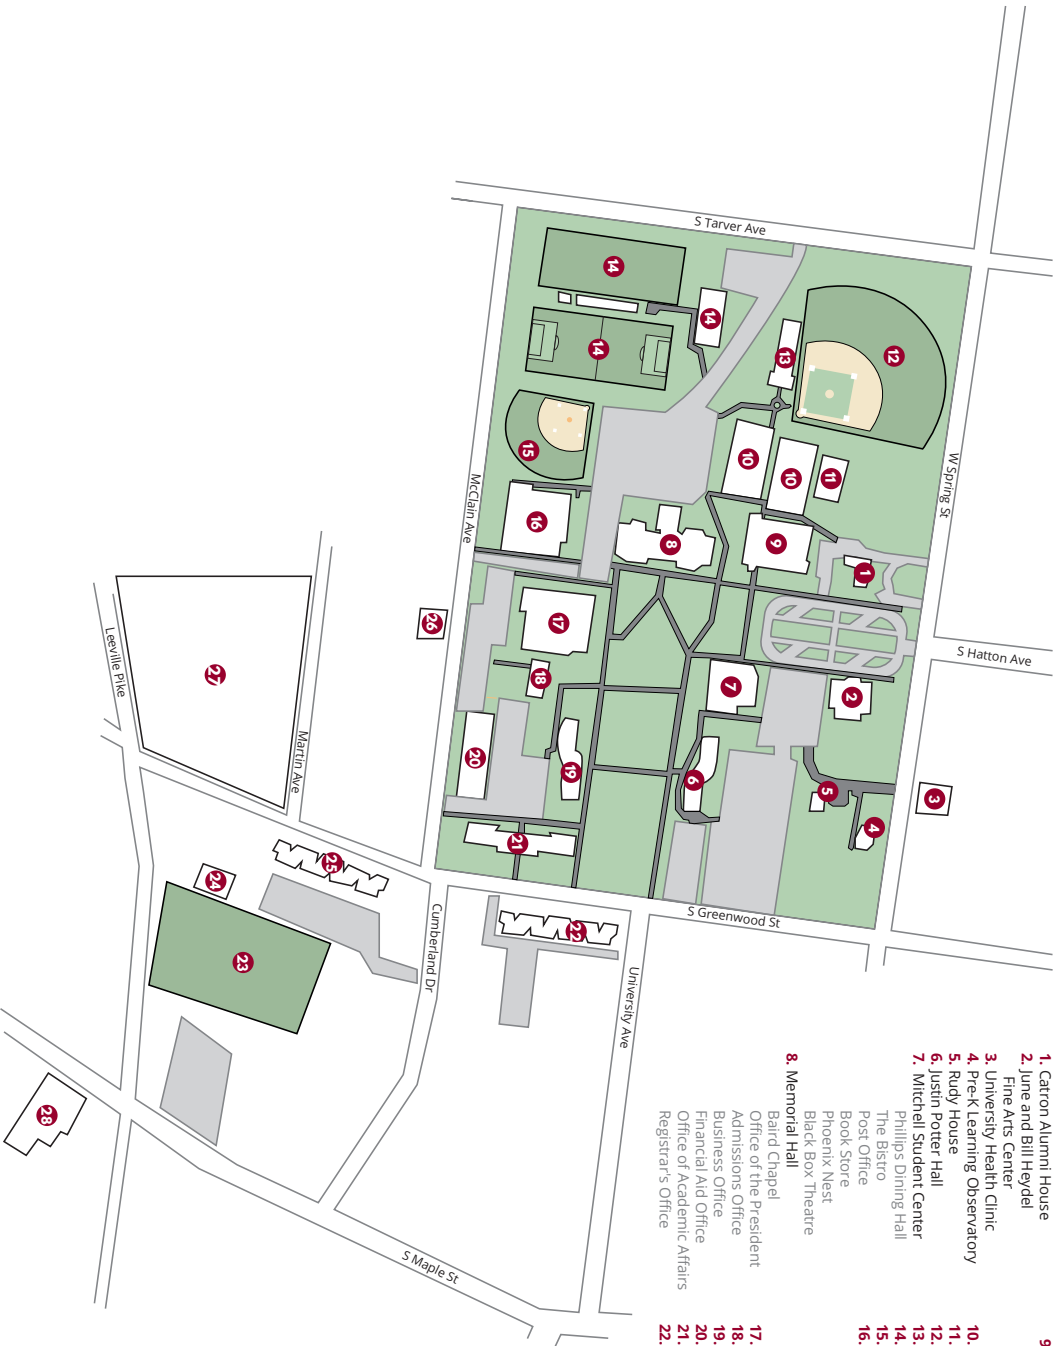

University Campus Map | 1 Cumberland Square Lebanon, TN 37087

- 1. Catron Alumni House
- 2. June and Bill Heydel Fine Arts Center
- 3. University Health Clinic
- 4. Pre-K Learning Observatory
- 5. Rudy House
- 6. Justin Potter Hall
- 7. Mitchell Student Center
- 8. Memorial Hall
- 9. Vise Library
- 10. Tommy Gray Tennis Courts
- 11. Benton Jennings Practice Facility
- 12. Stockton Hunt Baseball Stadium
- 13. The Rudy Clubhouse
- 14. Donnell Kirk Soccer Complex
- 15. Billy Dee Ross Softball Stadium
- 16. Labry Hall
- 17. Dallas Hoyd Phoenix Arena
- 18. Bone Hall
- 19. Learning and Career Commons
- 20. South Hall
- 21. Edward Potter Hall
- 22. Howell Jackson Hall
- 23. Intramural Field
- 24. Wrestling Training Center
- 25. Horace Lurton Hall
- 26. Lawlor Art Center
- 27. Future Development
- 28. Phoenix Plaza
- 29. McFarland Campus
- 30. Nokes-Lasater Field

- The Bistro
- Phillips Dining Hall
- Book Store
- Phoenix Nest
- Black Box Theatre
- Barnd Crapel
- Office of the President
- Admissions Office
- Business Office
- Financial Aid Office
- Office of Academic Affairs
- Registrar's Office

- Pride Shop
- University Archives
- Papers of Martin Van Buren
- Benton Jennings Practice Facility
- Student Life Office
- Residence Life Office
- Greek Life Office
- Dean of Students' Office
- Counseling Services

- Jeannette C. Rudy School of Nursing and Health Professions
- 417 Tennessee Blvd.

- Buildings
- Parking
- Sidewalks

Additional Campus Buildings:
The Bone House 516 W. Spring Street

Additional Parking:
Immanuel Baptist Church 214 Castle Heights Ave.
Saint Frances Cabrini Catholic Church 300 S. Tarver Ave.